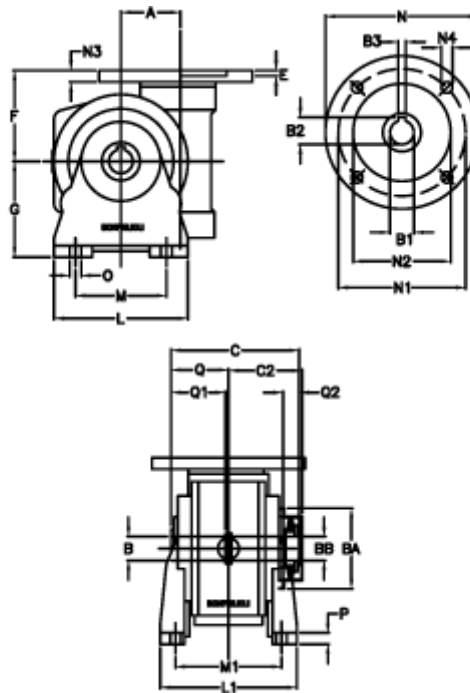

Article number: 390204903632216
 Description: Worm Gear with Torque Limiter
 VF 49-L1-V-36 P63B5

Measures

a	= 49.50	C2	= 63,5	M1	= 98.5	Q	= 51.0
B	= 25	Description	= VF 49V-xx-63B5	N	= 140	Q1	= 41
B1 E7	= 11	E	= 3.0	N1	= 115	Q2	= 15
B2	= 12.8	F	= 70	N2	= 95		
B3 H9	= 4	g	= 82	N3	= 10.5		
BA	= 63	L	= 110	N4	= 9,5		
BB H7	= 14	L1	= 124.0	O	= 8.5		
C	= 105	m	= 63	P	= 12		